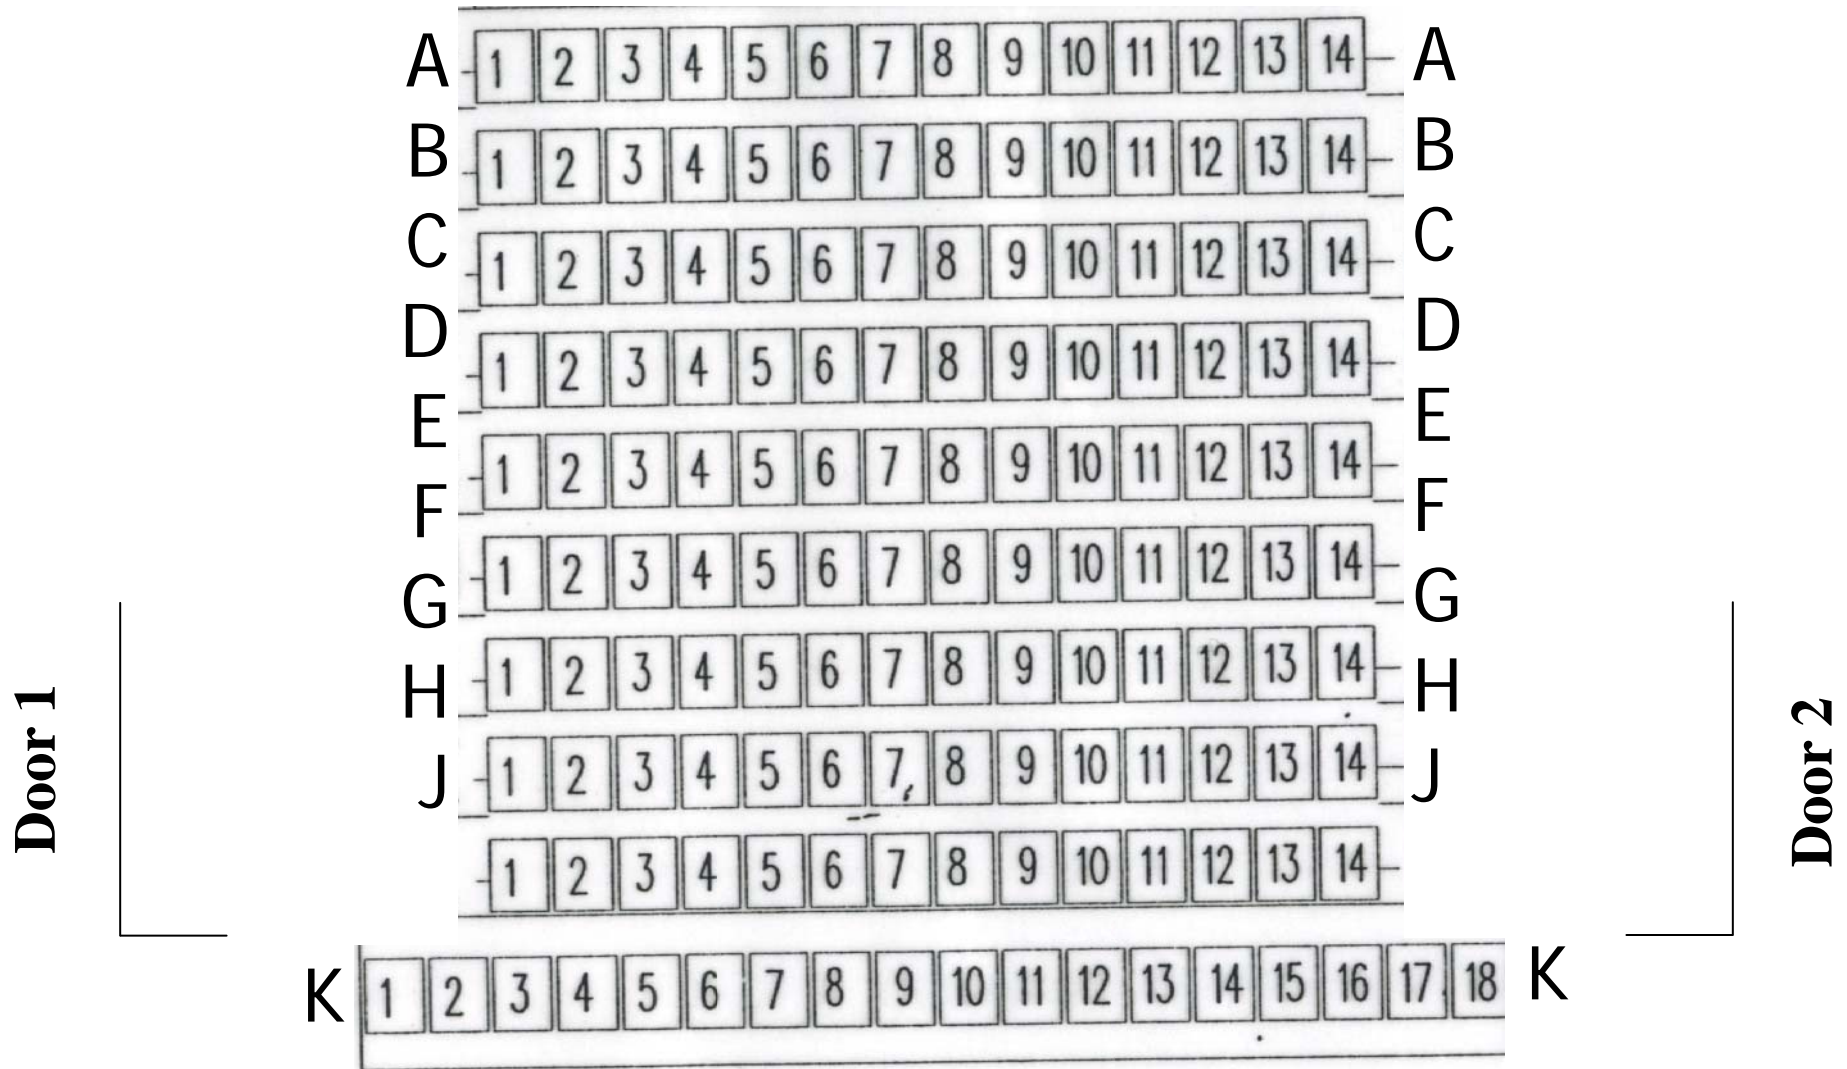

# STAGE

# Fishtrap Theatre

Capacity 144 seats