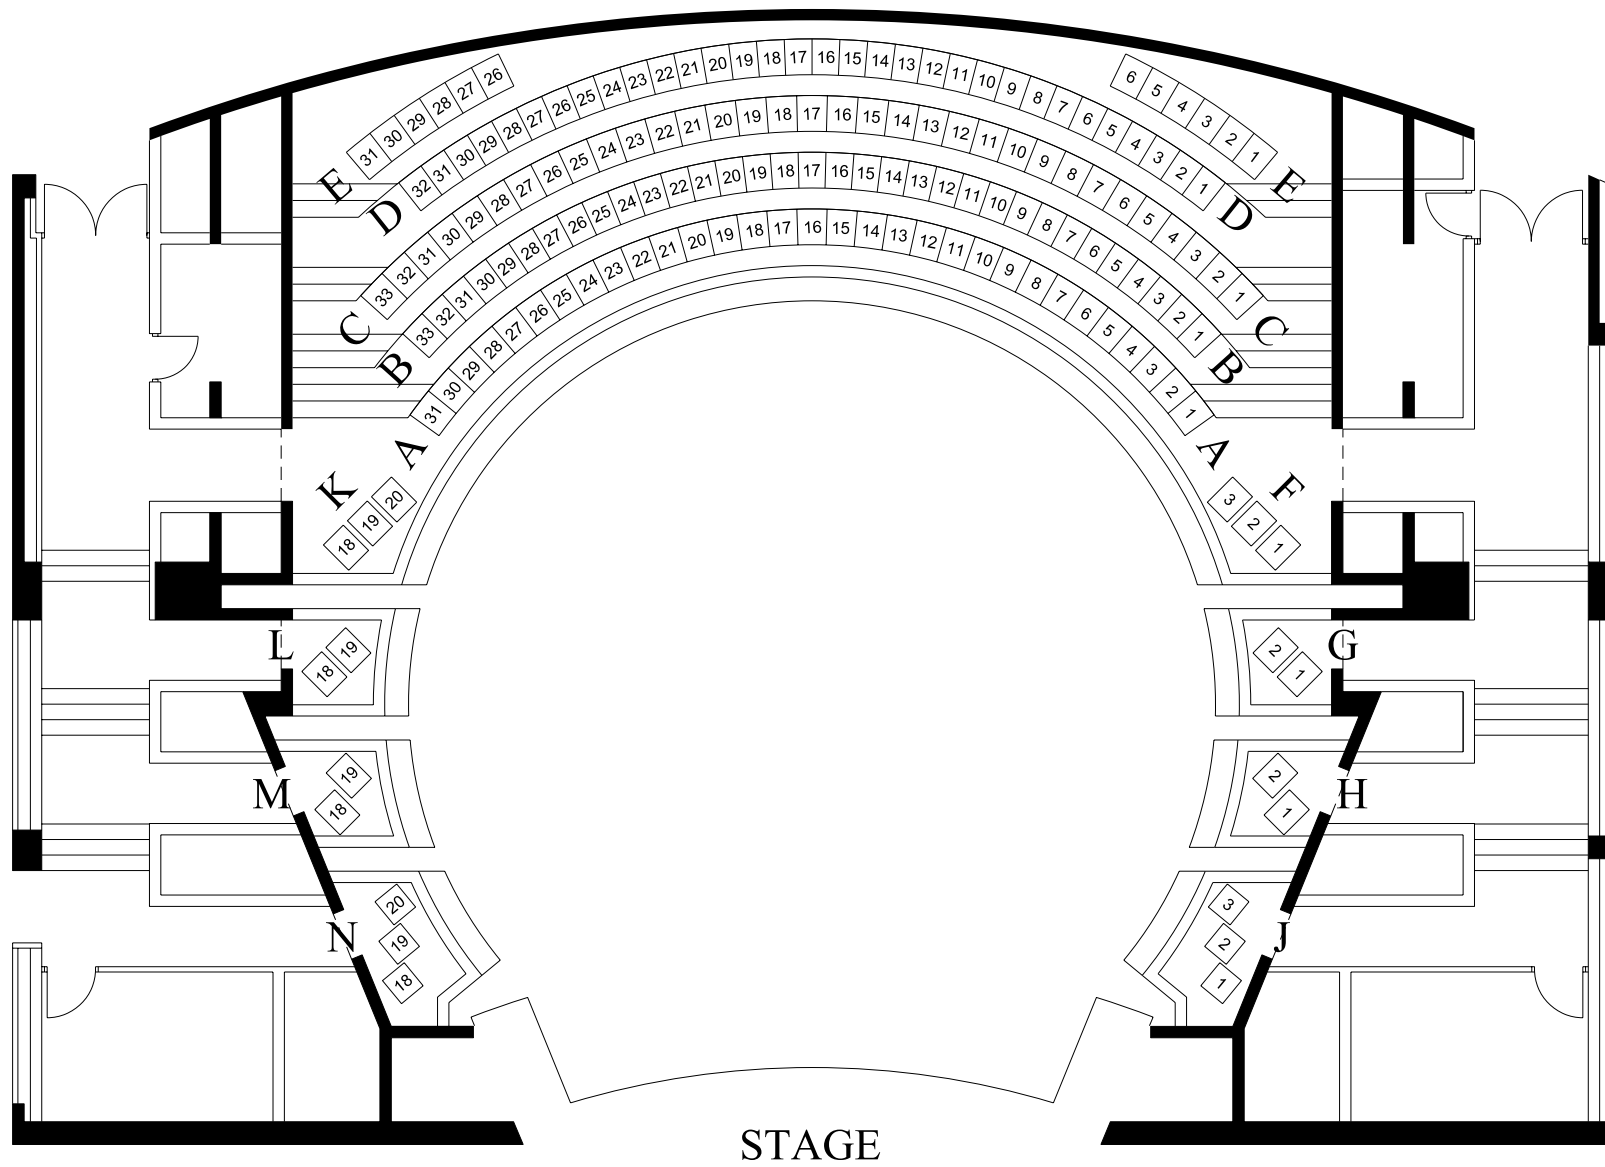

QUEENS PARK THEATRE

CIRCLE

AUDITORIUM